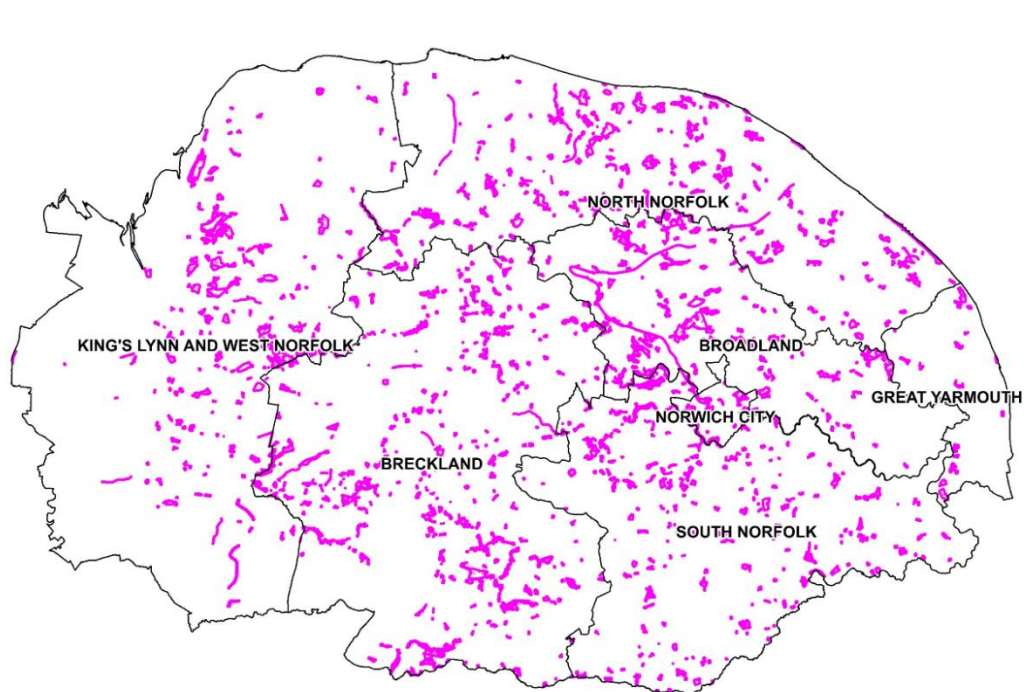

KING'S LYNN & WEST NORFOLK LOCAL PLAN REVIEW EXAMINATION

List of County Wildlife Sites (CWS) in King`s Lynn and West Norfolk (29/05/2024)

During Week 4 of the Local Plan Examination Hearings (19 April 2024), the Inspectors requested a list of all Environmental Asset Designations to be included in Policies Map and to include the key elements of green infrastructure network within urban and rural areas where there is a policy that aims to protect these designations.

There are 224 County Wildlife Sites (CWS) in King`s Lynn and West Norfolk area, the below list is not extensive and can be subject to change as sites are surveyed and added, deleted or modified. For the List of CWS please see the Table below. CWS sites will be added to the Policies Map upon adoption of the Plan.

The below map illustrates the distribution of these sites across the borough and Norfolk.

© Crown copyright and database rights 2022 Ordnance Survey 100019340

For more details visit [interactive map here](#)